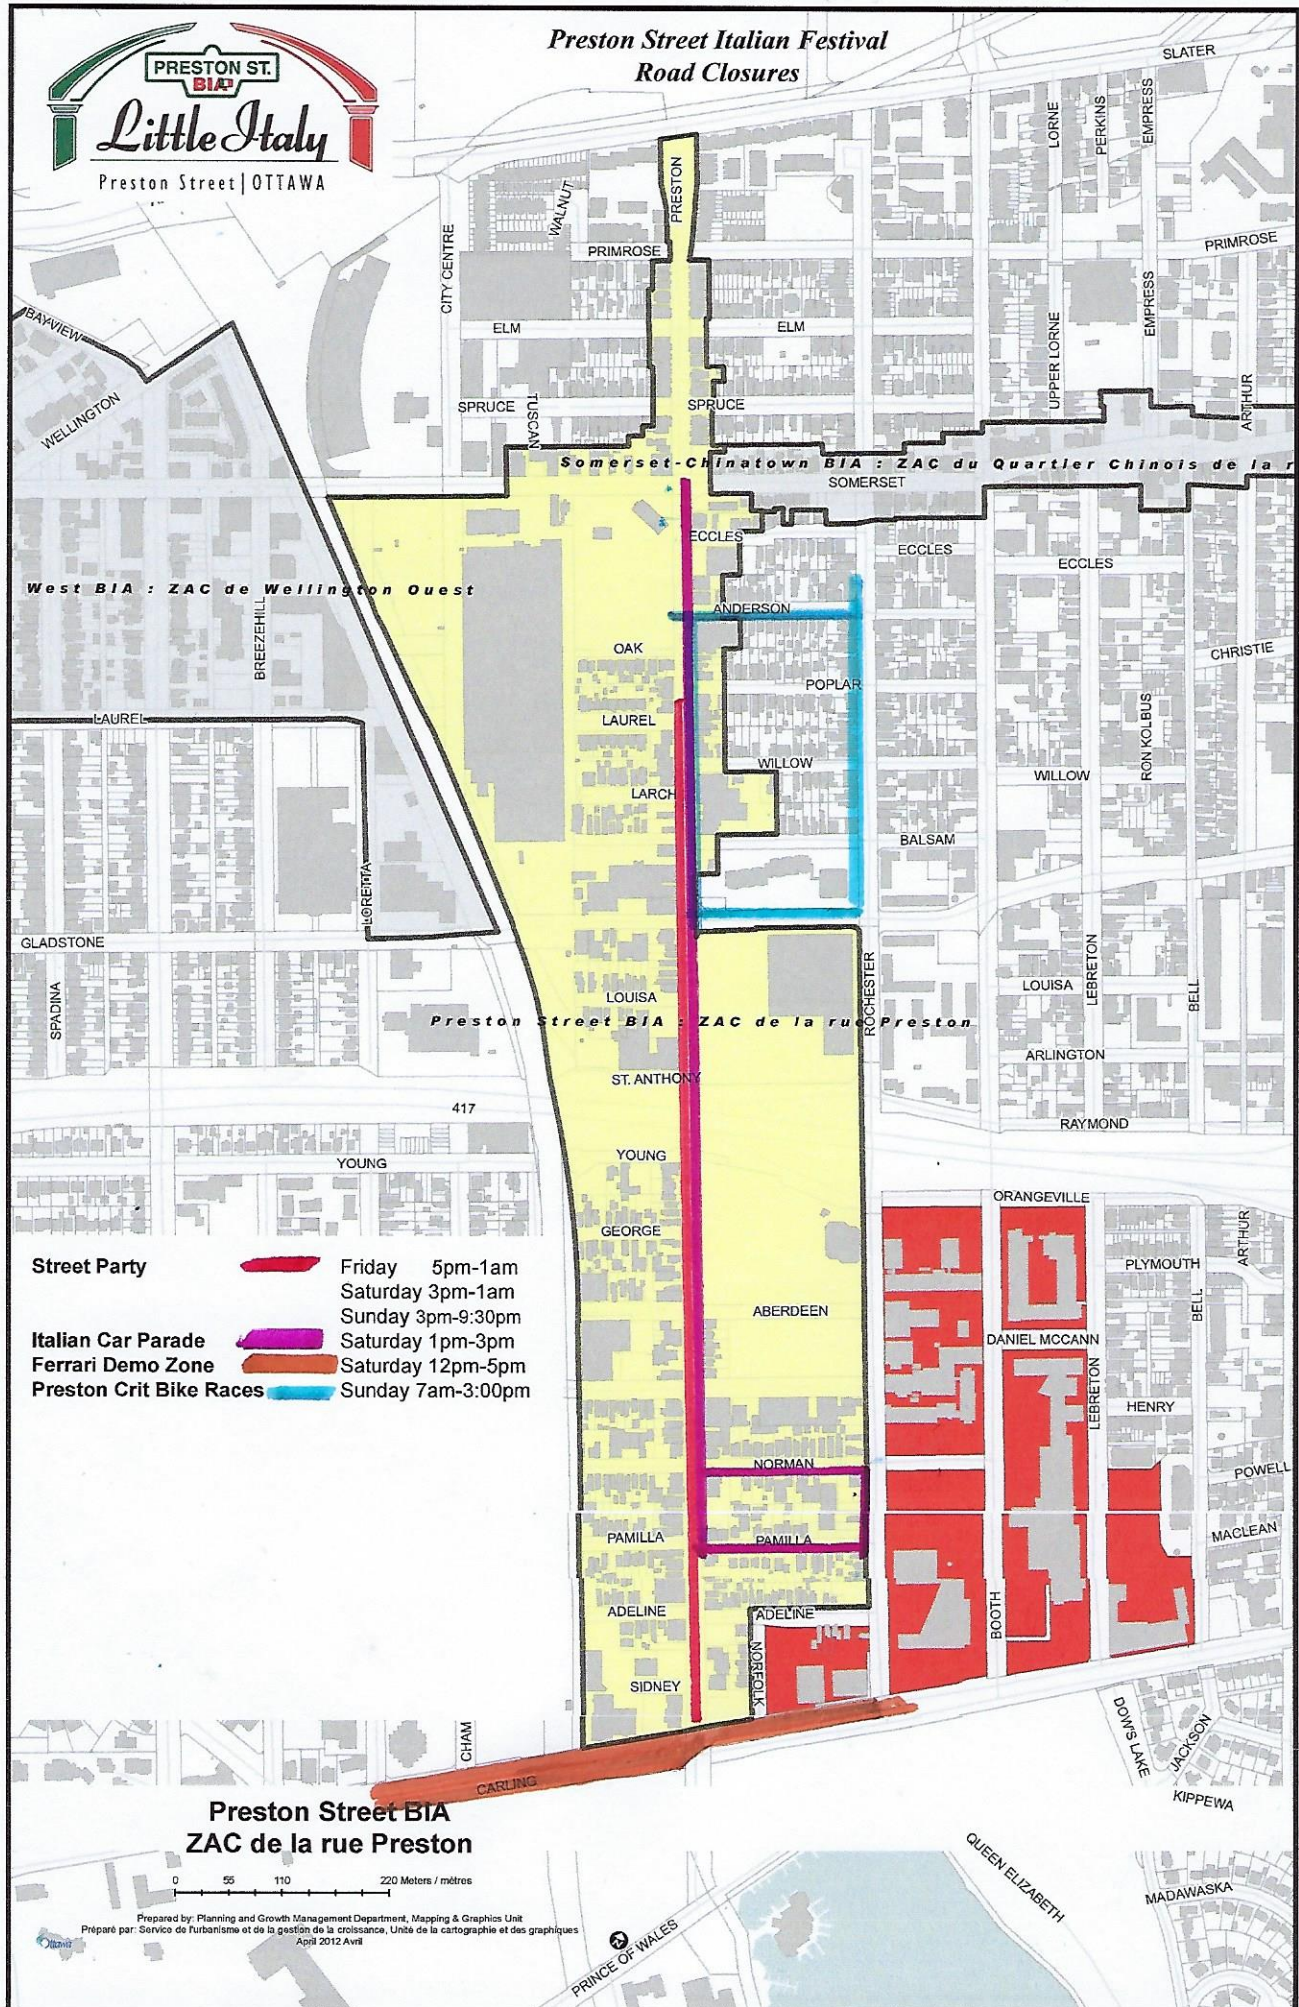

# Preston Street Italian Festival Road Closures

- |                                |  |   |
|--------------------------------|--|---|
| <b>Street Party</b>            |  | Friday 5pm-1am<br>Saturday 3pm-1am<br>Sunday 3pm-9:30pm |
| <b>Italian Car Parade</b>      |  | Saturday 1pm-3pm  |
| <b>Ferrari Demo Zone</b>       |  | Saturday 12pm-5pm                                       |
| <b>Preston Crit Bike Races</b> |  | Sunday 7am-3:00pm                                       |

## Preston Street BIA ZAC de la rue Preston

0 55 110 220 Meters / mètres  
 Prepared by: Planning and Growth Management Department, Mapping & Graphics Unit  
 Préparé par: Service de l'urbanisme et de la gestion de la croissance, Unité de la cartographie et des graphiques  
 April 2012 Avril